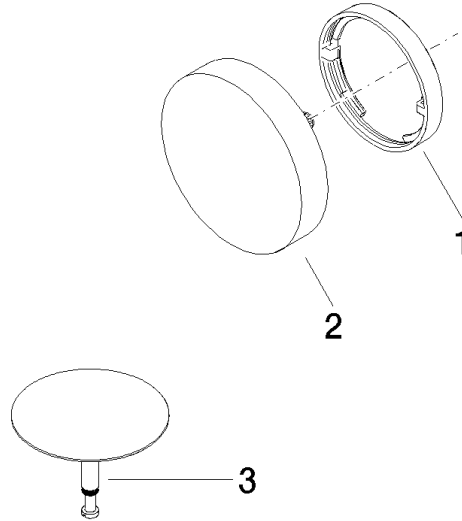

### Required miscellaneous

**Bath spout with pop-up waste and overflow -**  
•bowden cable length 725 mm

35 248 970 90

36 247 970

36 247 970

Spare parts list

No.	Item Number	Name	Quantity used	Delivery time
1	09 11 01 124-00	cover	1	10
2	90 20 97 061 00-00	handle	1	10
3	04 31 20 031 48-00	plug	1	10